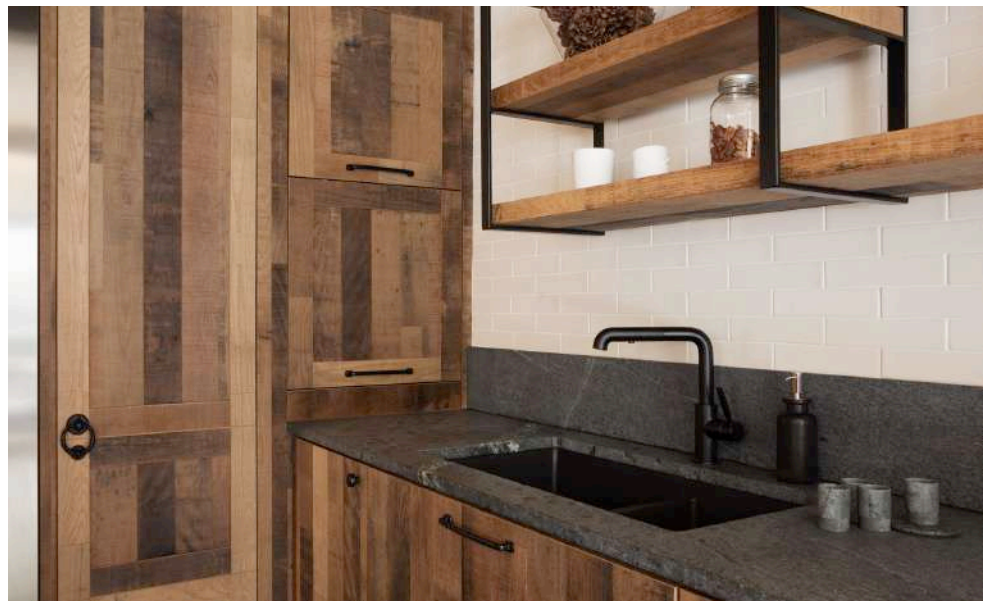

DAKOTA WIRE PULL IN SOFT IRON FINISH
[Restoration Hardware](#)

VINTAGE TOLEDO BAR CHAIR IN IRON FINISH
[Restoration Hardware](#)

INDUSTRIAL ACCENTS

Prep and main sinks and faucets in anthracite.

Source: Thalassa

SECTION ÉVIER PRINCIPAL

WEATHERED WOOD

WOOD VENEER IN
HICHORY VINTAGE
Goodfellow Inc.

CABINET MAKER
Armoires Simard

TIMELESS TILE

WALL TILE MURO4I IN MILK, 2"x 9"
[Ceragres](#)

FLOOR TILE MEMORY
IN BLANC DÉCOR, 8"x 8"
[Ceragres](#)